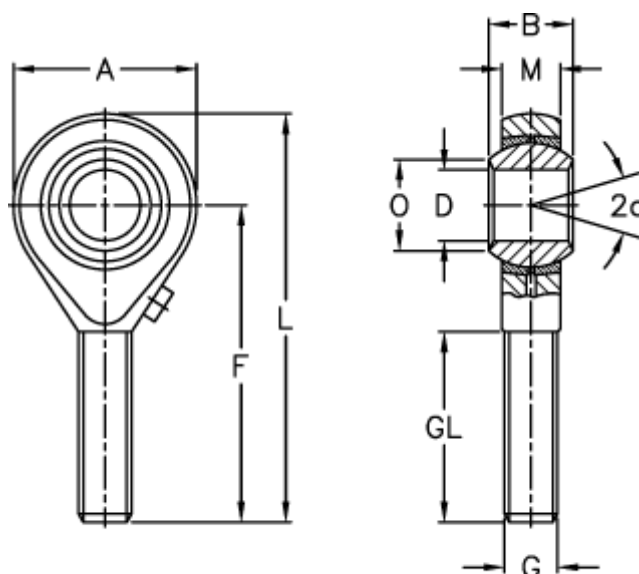

Article number: 54301010125

Description: LDK Rod end POS 10/F1L
M10x1,25 threaded left

Measures

A	= 26	L	= 61
a (degrees)	= 13	M	= 10.50
B	= 14	O	= 12.90
D	= 10	Static load C0 (kN)	= 17.2
Dynamic load C (kN)	= 7.5	Weight (g)	= 54
F	= 48		
g	= M10x1,25		
GL	= 29		